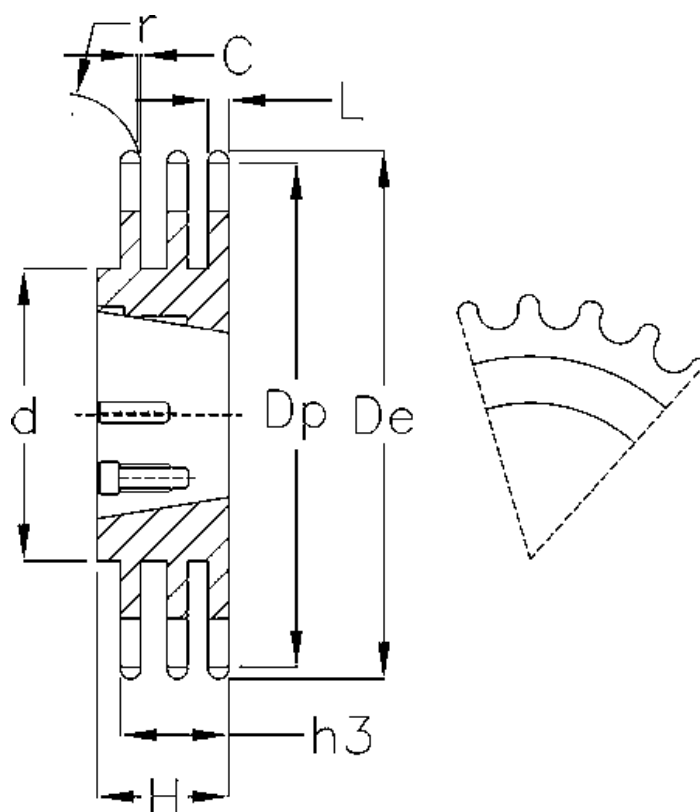

Data Sheet

Article number: 616033007038

Description: Taperbored sprocket 12 B-3 Z=38 triplex
for bushing 3020

Measures

Bushing = 3020
C = 2
Chain = 12 B-3
Chain size = 3/4" x 7/16"
d = 140
De = 239
Dp = 230.69
H = 51

h3 = 49.8
Material = Stål
No. of teeth = 38
r = 12.07